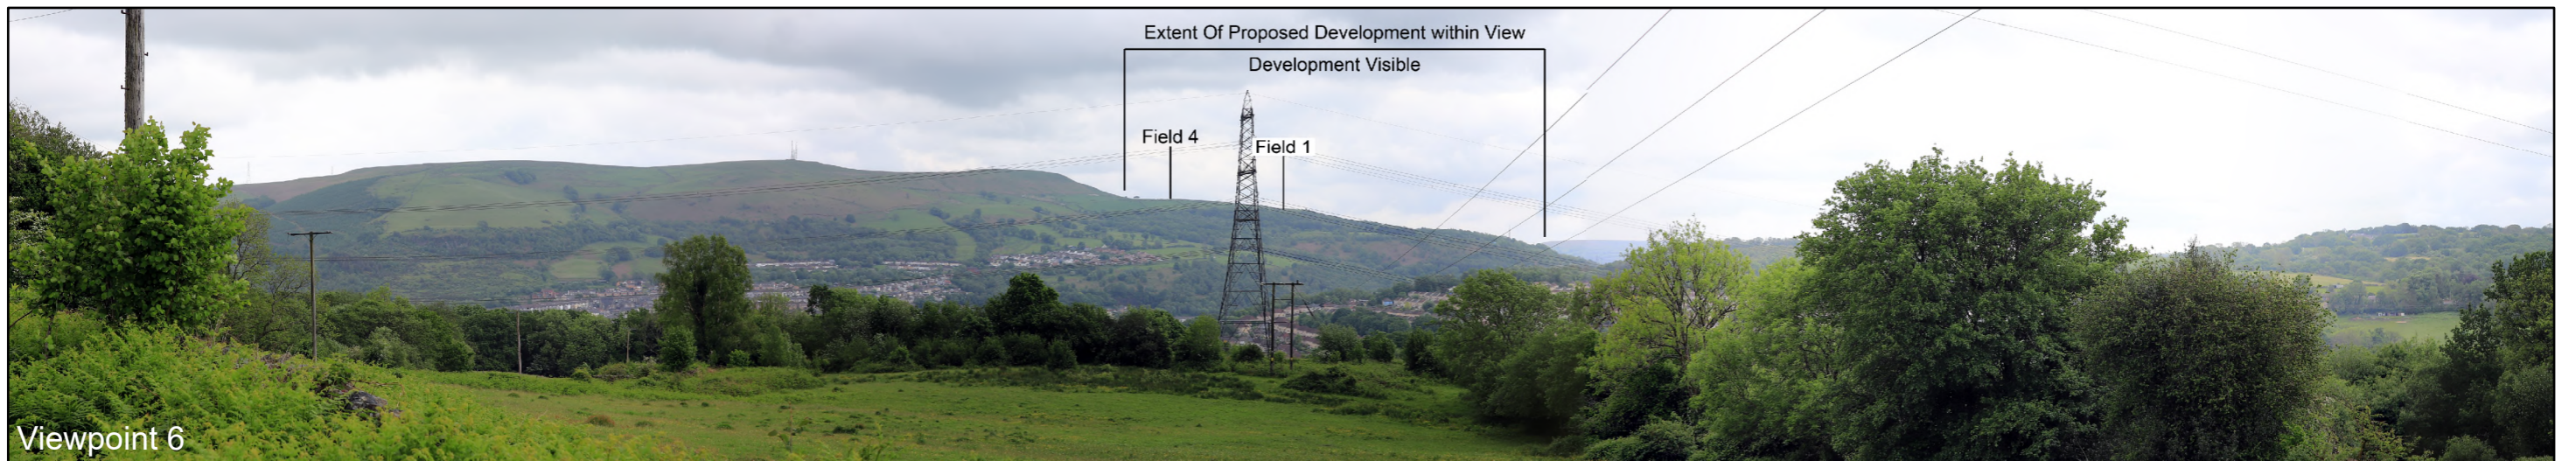

OS Reference: E310725 N188781
 Eye Level: 238.5m
 Direction of View: 305°
 Distance to Site: 0.875km

Horizontal Field of View: 90 Degrees
 Vertical Field of View: 18.7 Degrees
 Paper Size (A3): 420x270mm

Camera: Canon 6D
 Lens: 50mm
 Camera Height: 1.5m AGL
 View flat at comfortable arm's length

OS Reference: E307163 N193389
 Eye Level: 195.5m
 Direction of View: 145°
 Distance to Site: 3.480km

Horizontal Field of View: 90 Degrees
 Vertical Field of View: 18.7 Degrees
 Paper Size (A3): 420x270mm

Camera: Canon 6D
 Lens: 50mm
 Camera Height: 1.5m AGL
 View flat at comfortable arm's length