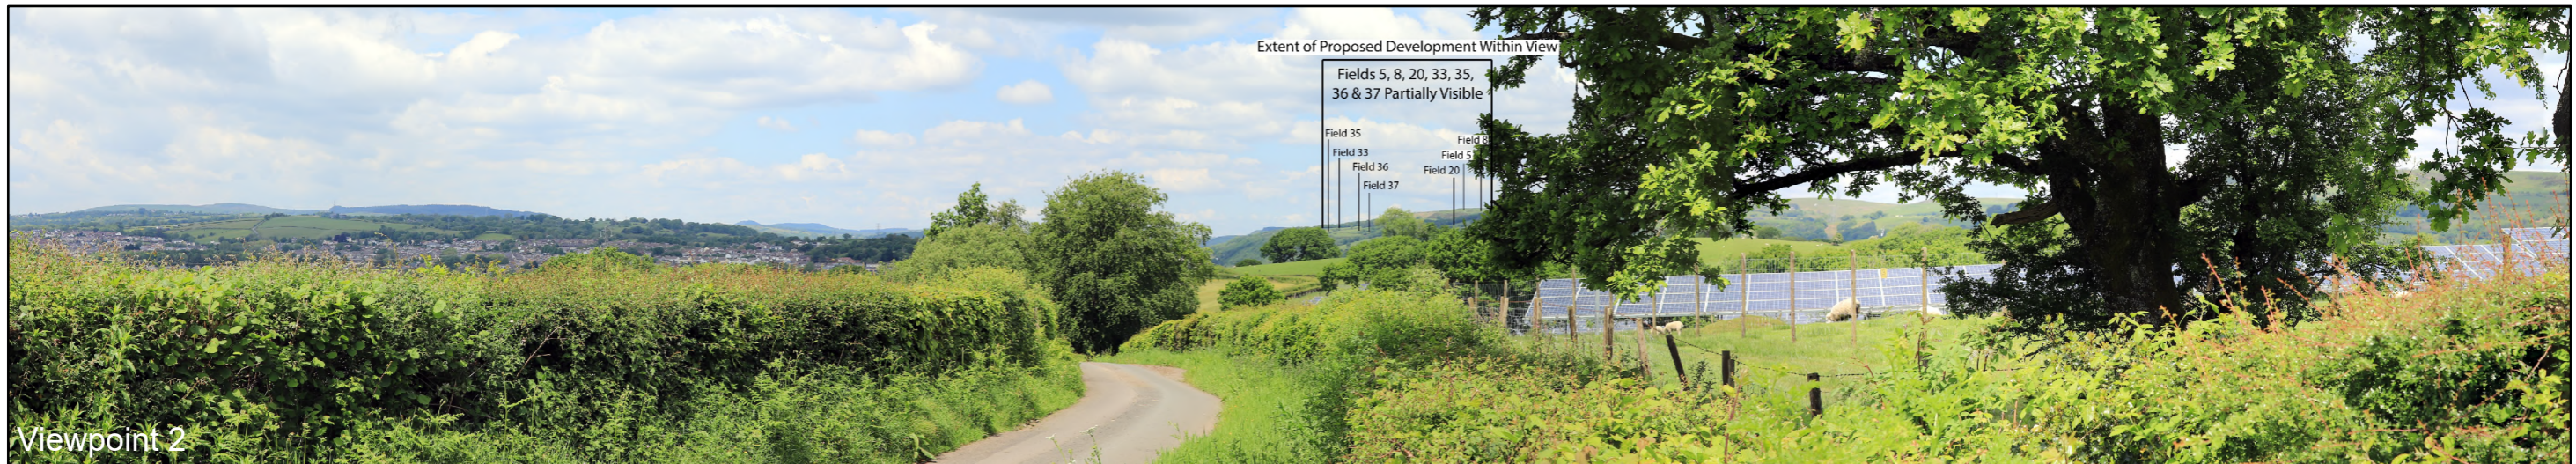

Viewpoint 1

OS Reference: E310580 N184837
 Eye Level: 154.5m
 Direction of View: 350°
 Distance to Site: 4.470km

Horizontal Field of View: 90 Degrees
 Vertical Field of View: 18.7 Degrees
 Paper Size (A3): 420x270mm

Camera: Canon 6D
 Lens: 50mm
 Camera Height: 1.5m AGL
 View flat at comfortable arm's length

Viewpoint 2

OS Reference: E310463 N185195
 Eye Level: 123.5m
 Direction of View: 350°
 Distance to Site: 4.100km

Horizontal Field of View: 90 Degrees
 Vertical Field of View: 18.7 Degrees
 Paper Size (A3): 420x270mm

Camera: Canon 6D
 Lens: 50mm
 Camera Height: 1.5m AGL
 View flat at comfortable arm's length