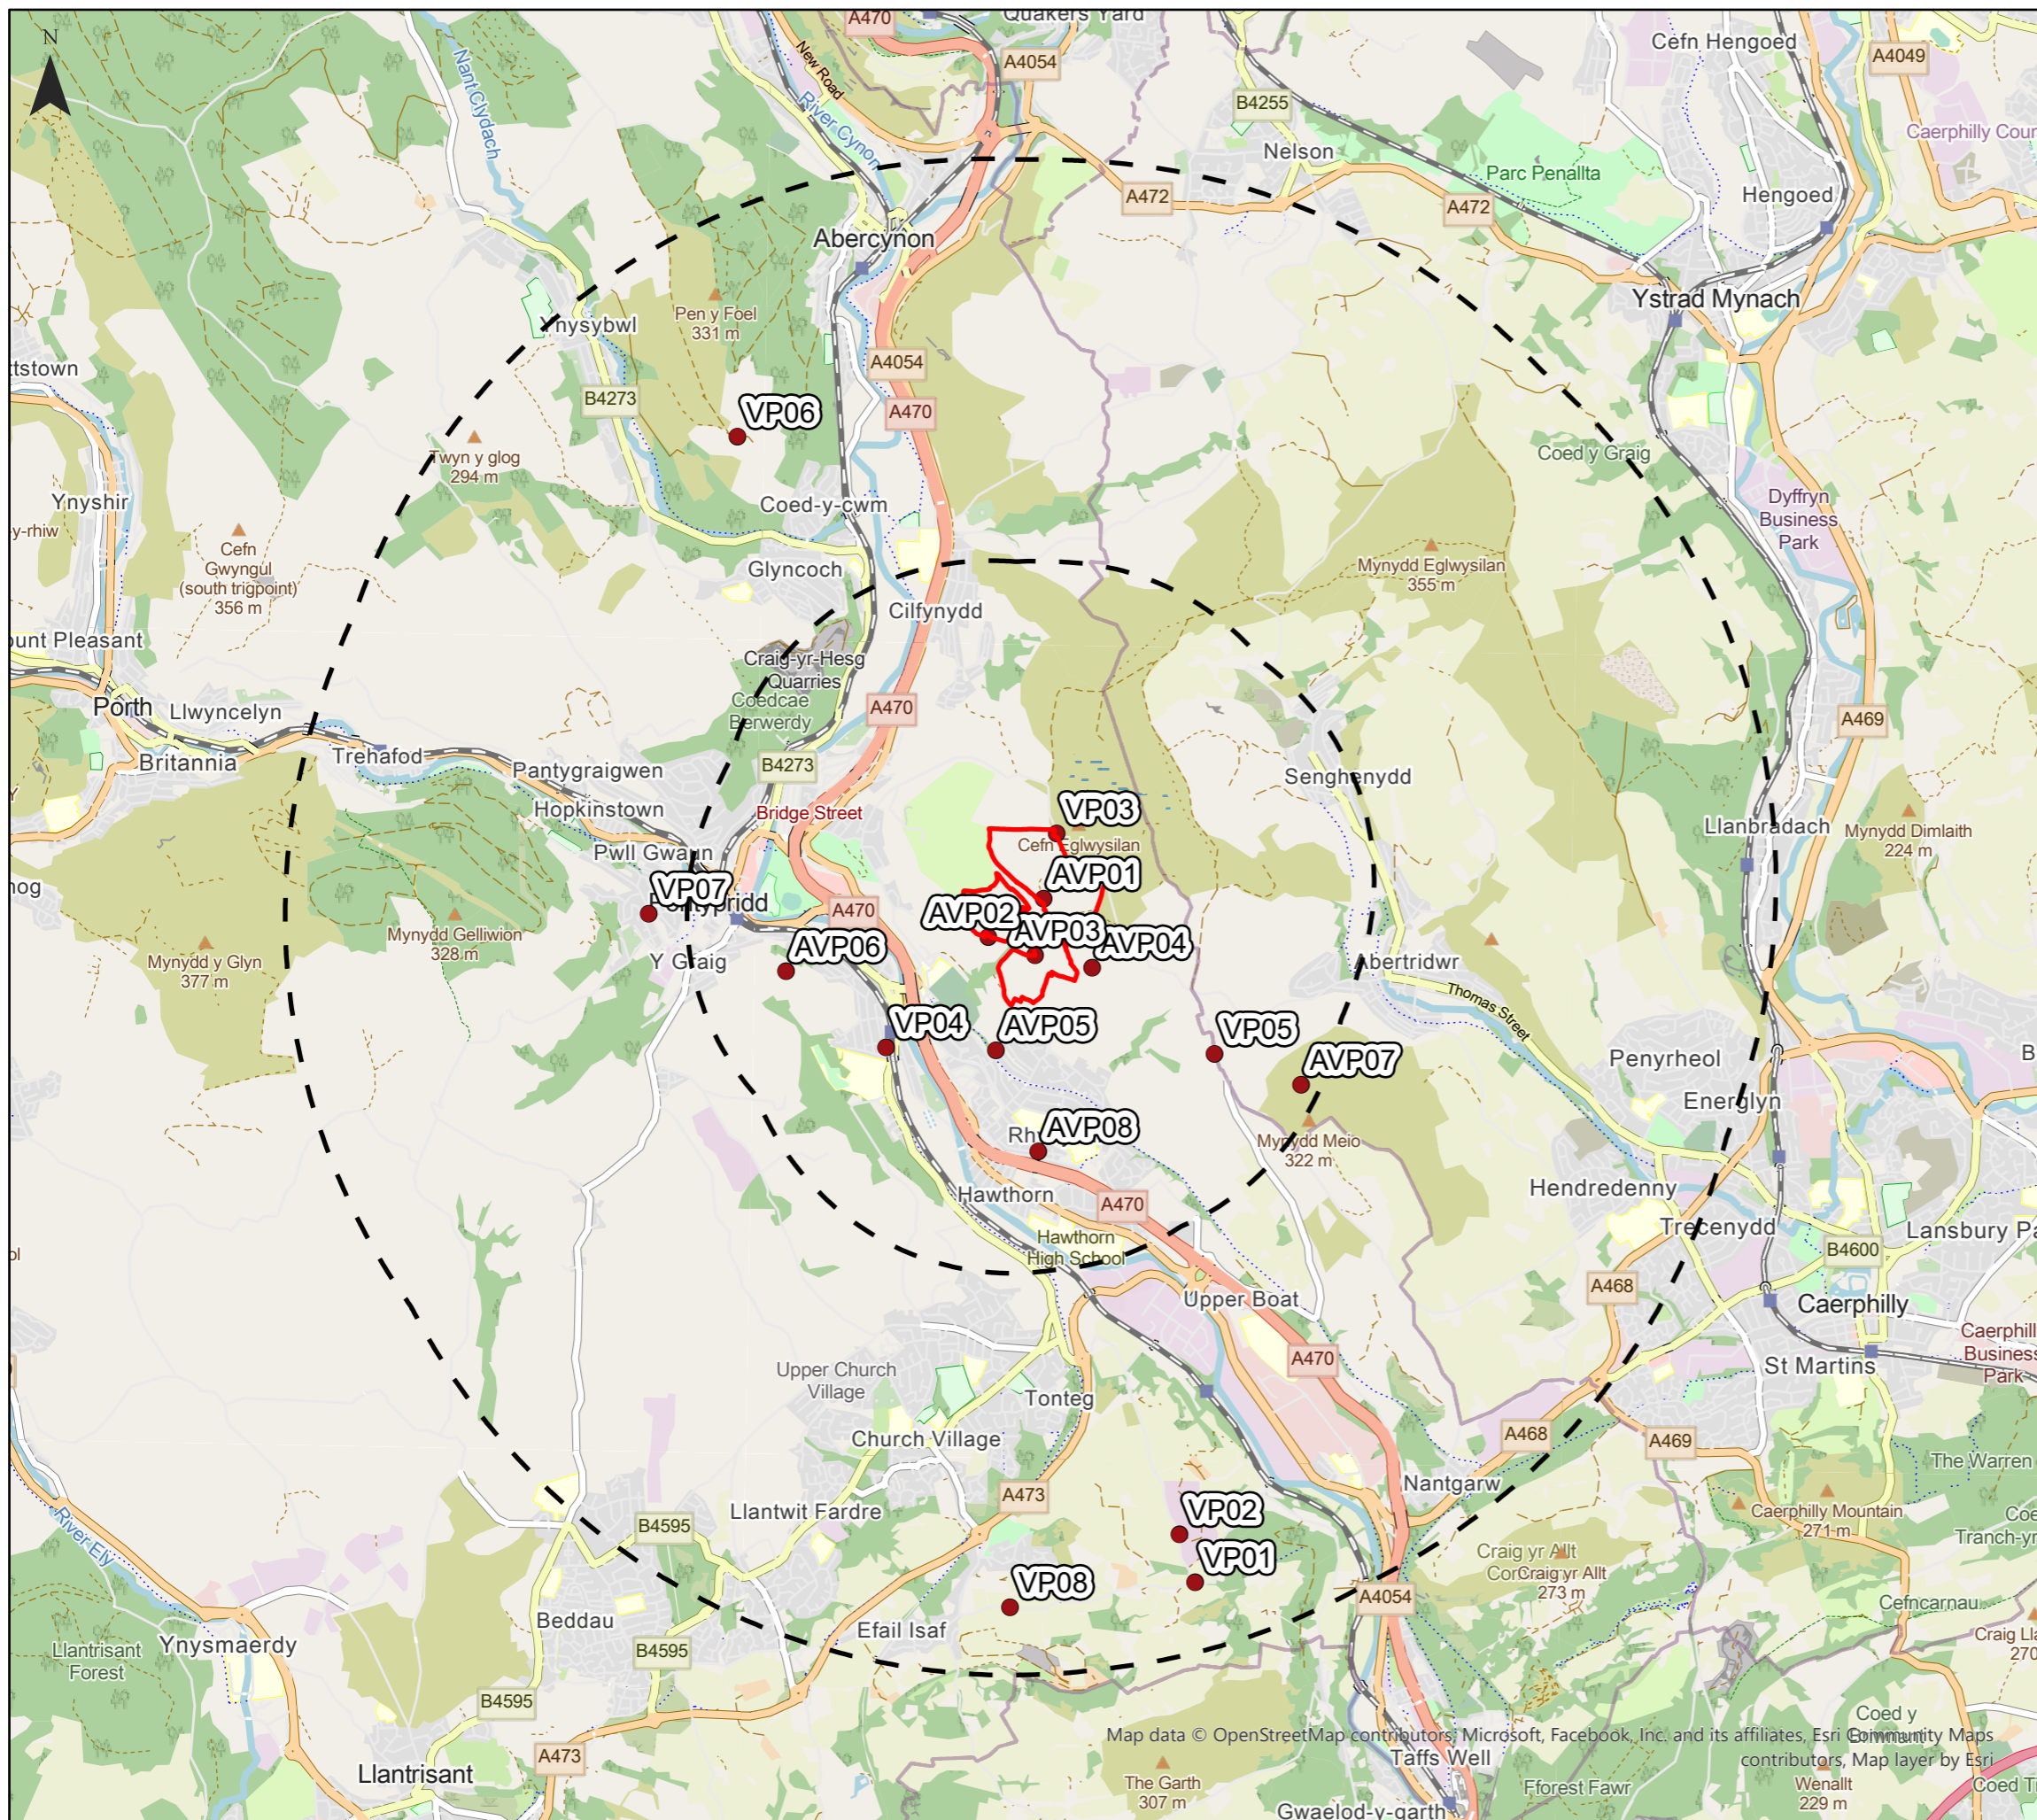

Glyn Taff Solar Farm Viewpoint Locations Figure 4.3b

Key

-  Development Boundary
-  2km, 5km Study Area
-  Viewpoint Locations

Contains Ordnance Survey data © Crown copyright and database right 2019

Date: 12/02/2025
 Drawn By: Craig Laird
 Scale (A3): 1:50,000
 Drawing No: NEO01437/0241/A