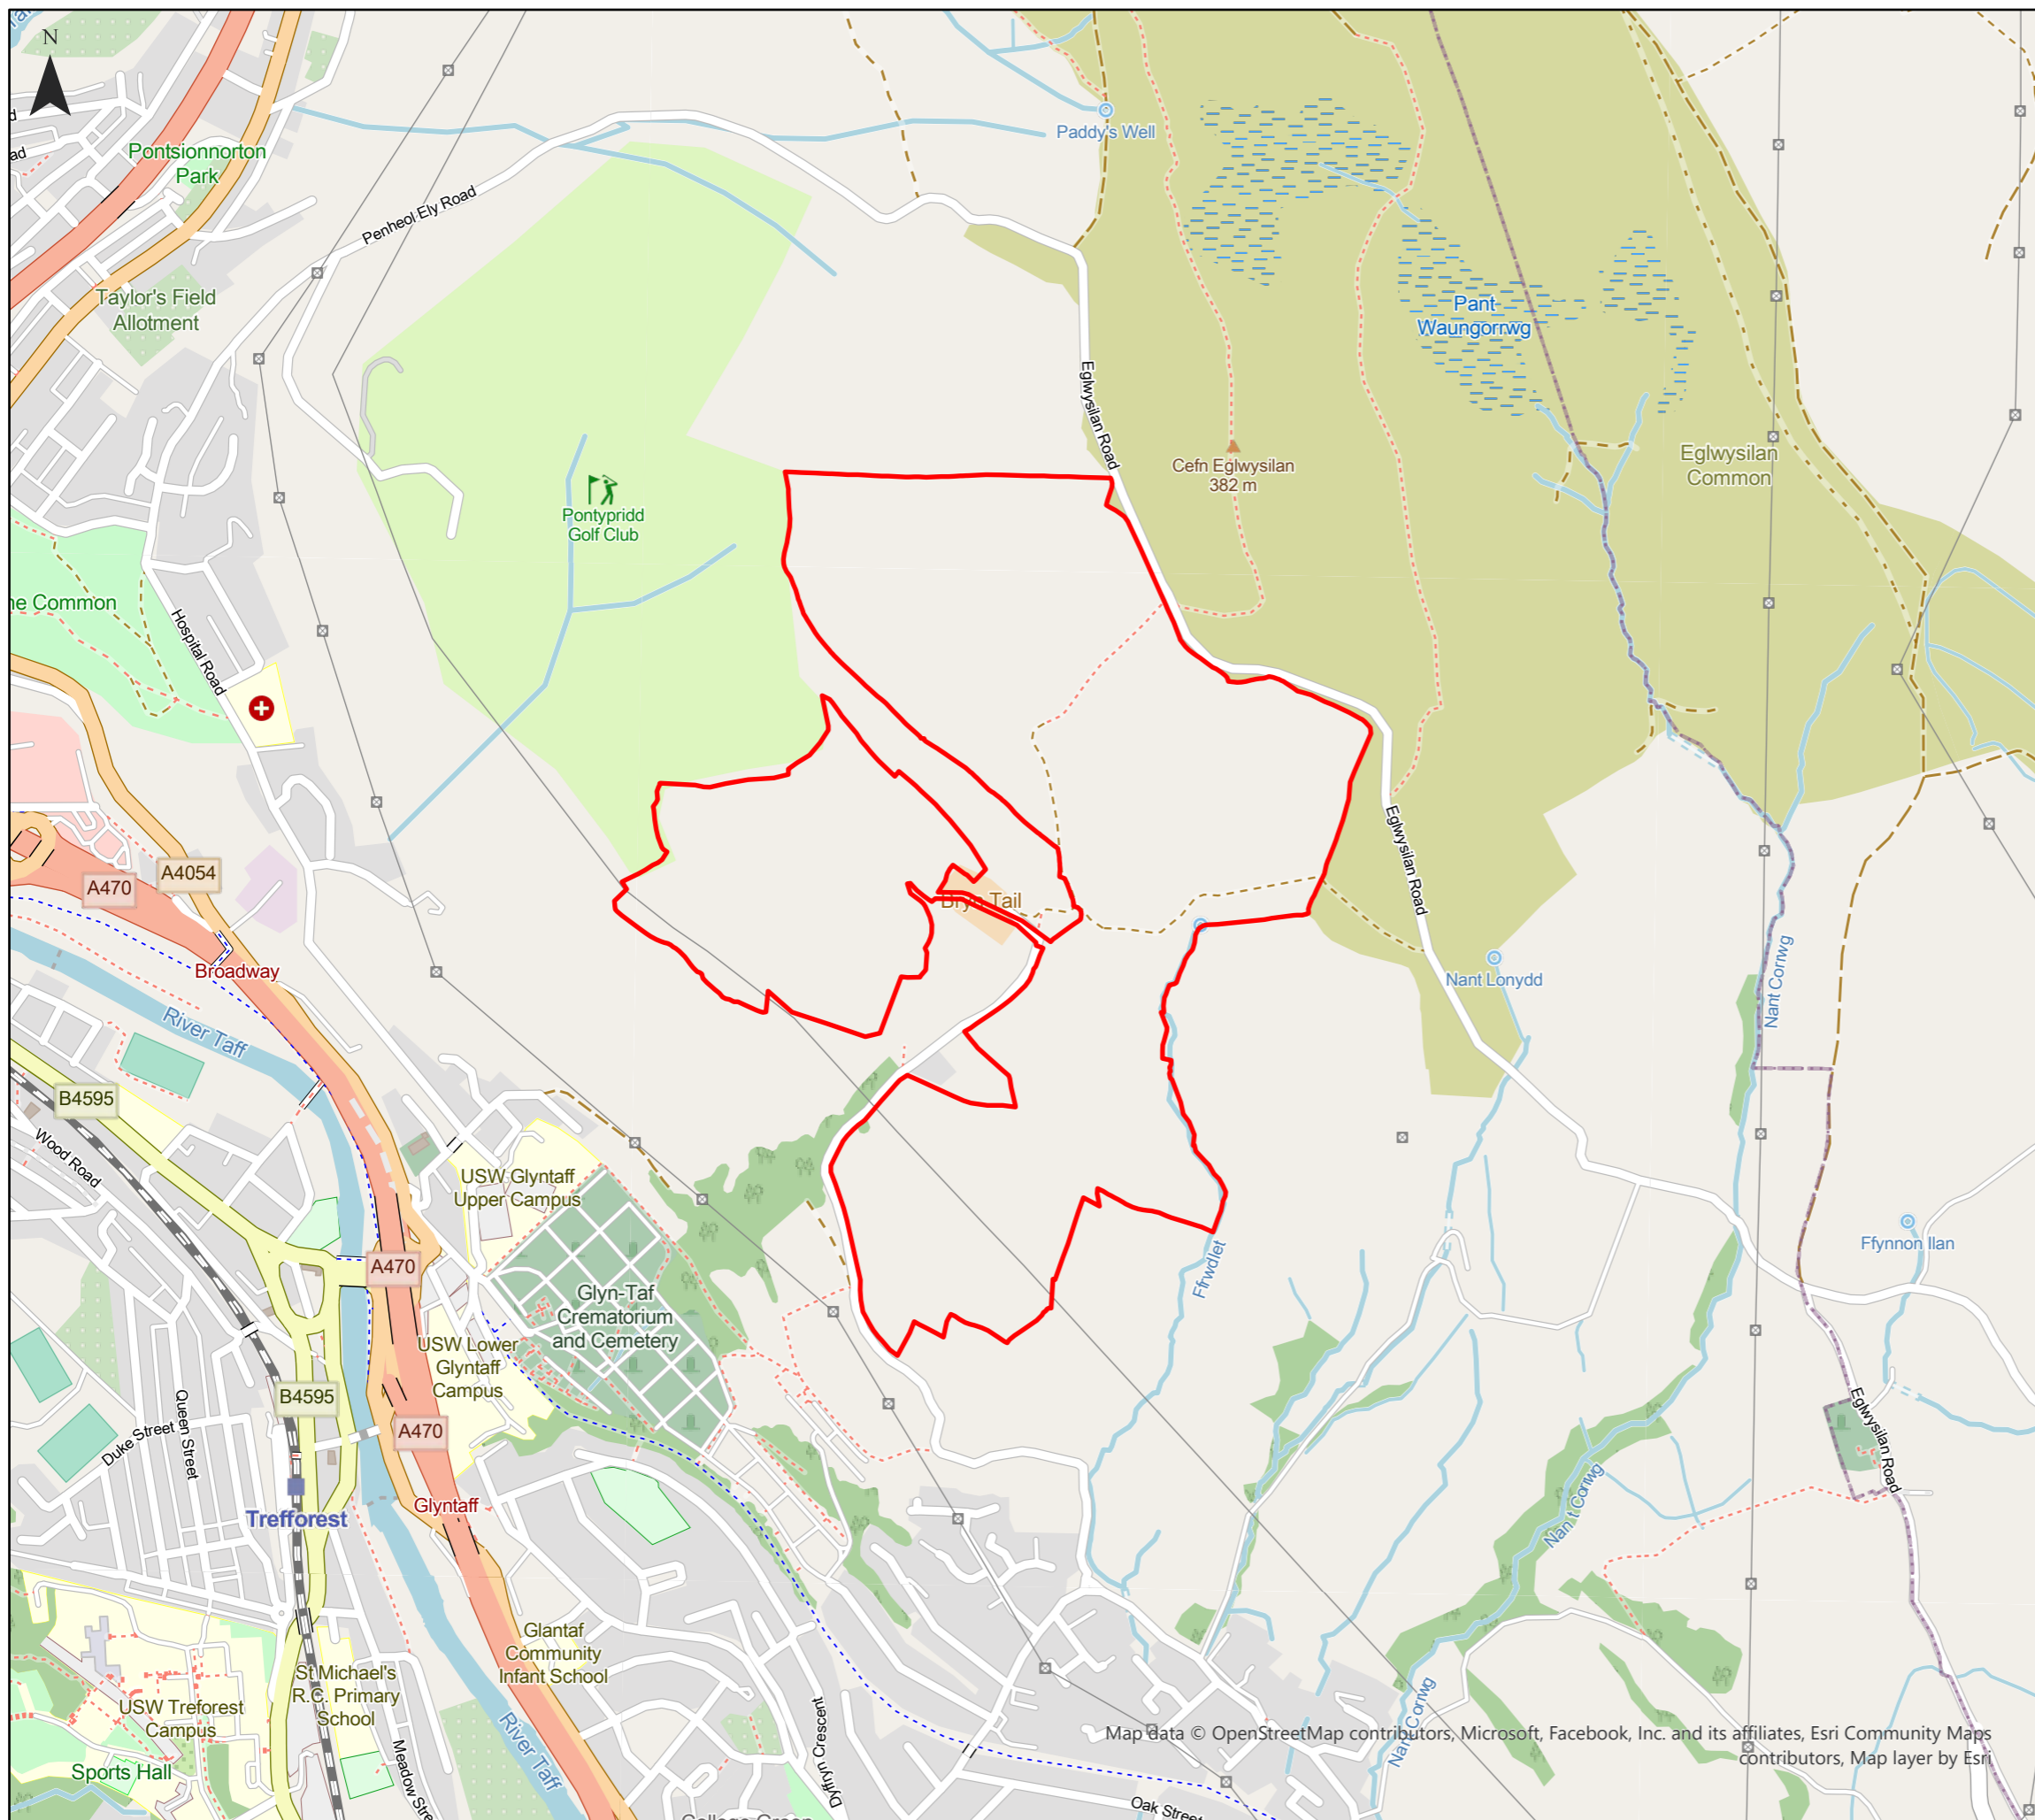

# Glyn Taff Solar Farm Site Location Map Figure 1

Key

 Development Boundary

0 0.25 0.5 1 Kilometers

Map data © OpenStreetMap contributors, Microsoft, Facebook, Inc. and its affiliates, Esri Community Maps contributors, Map layer by Esri

Date: 13/02/2025  
 Drawn By: Craig Laird  
 Scale (A3): 1:10,000  
 Drawing No: NEO01437/0011/A