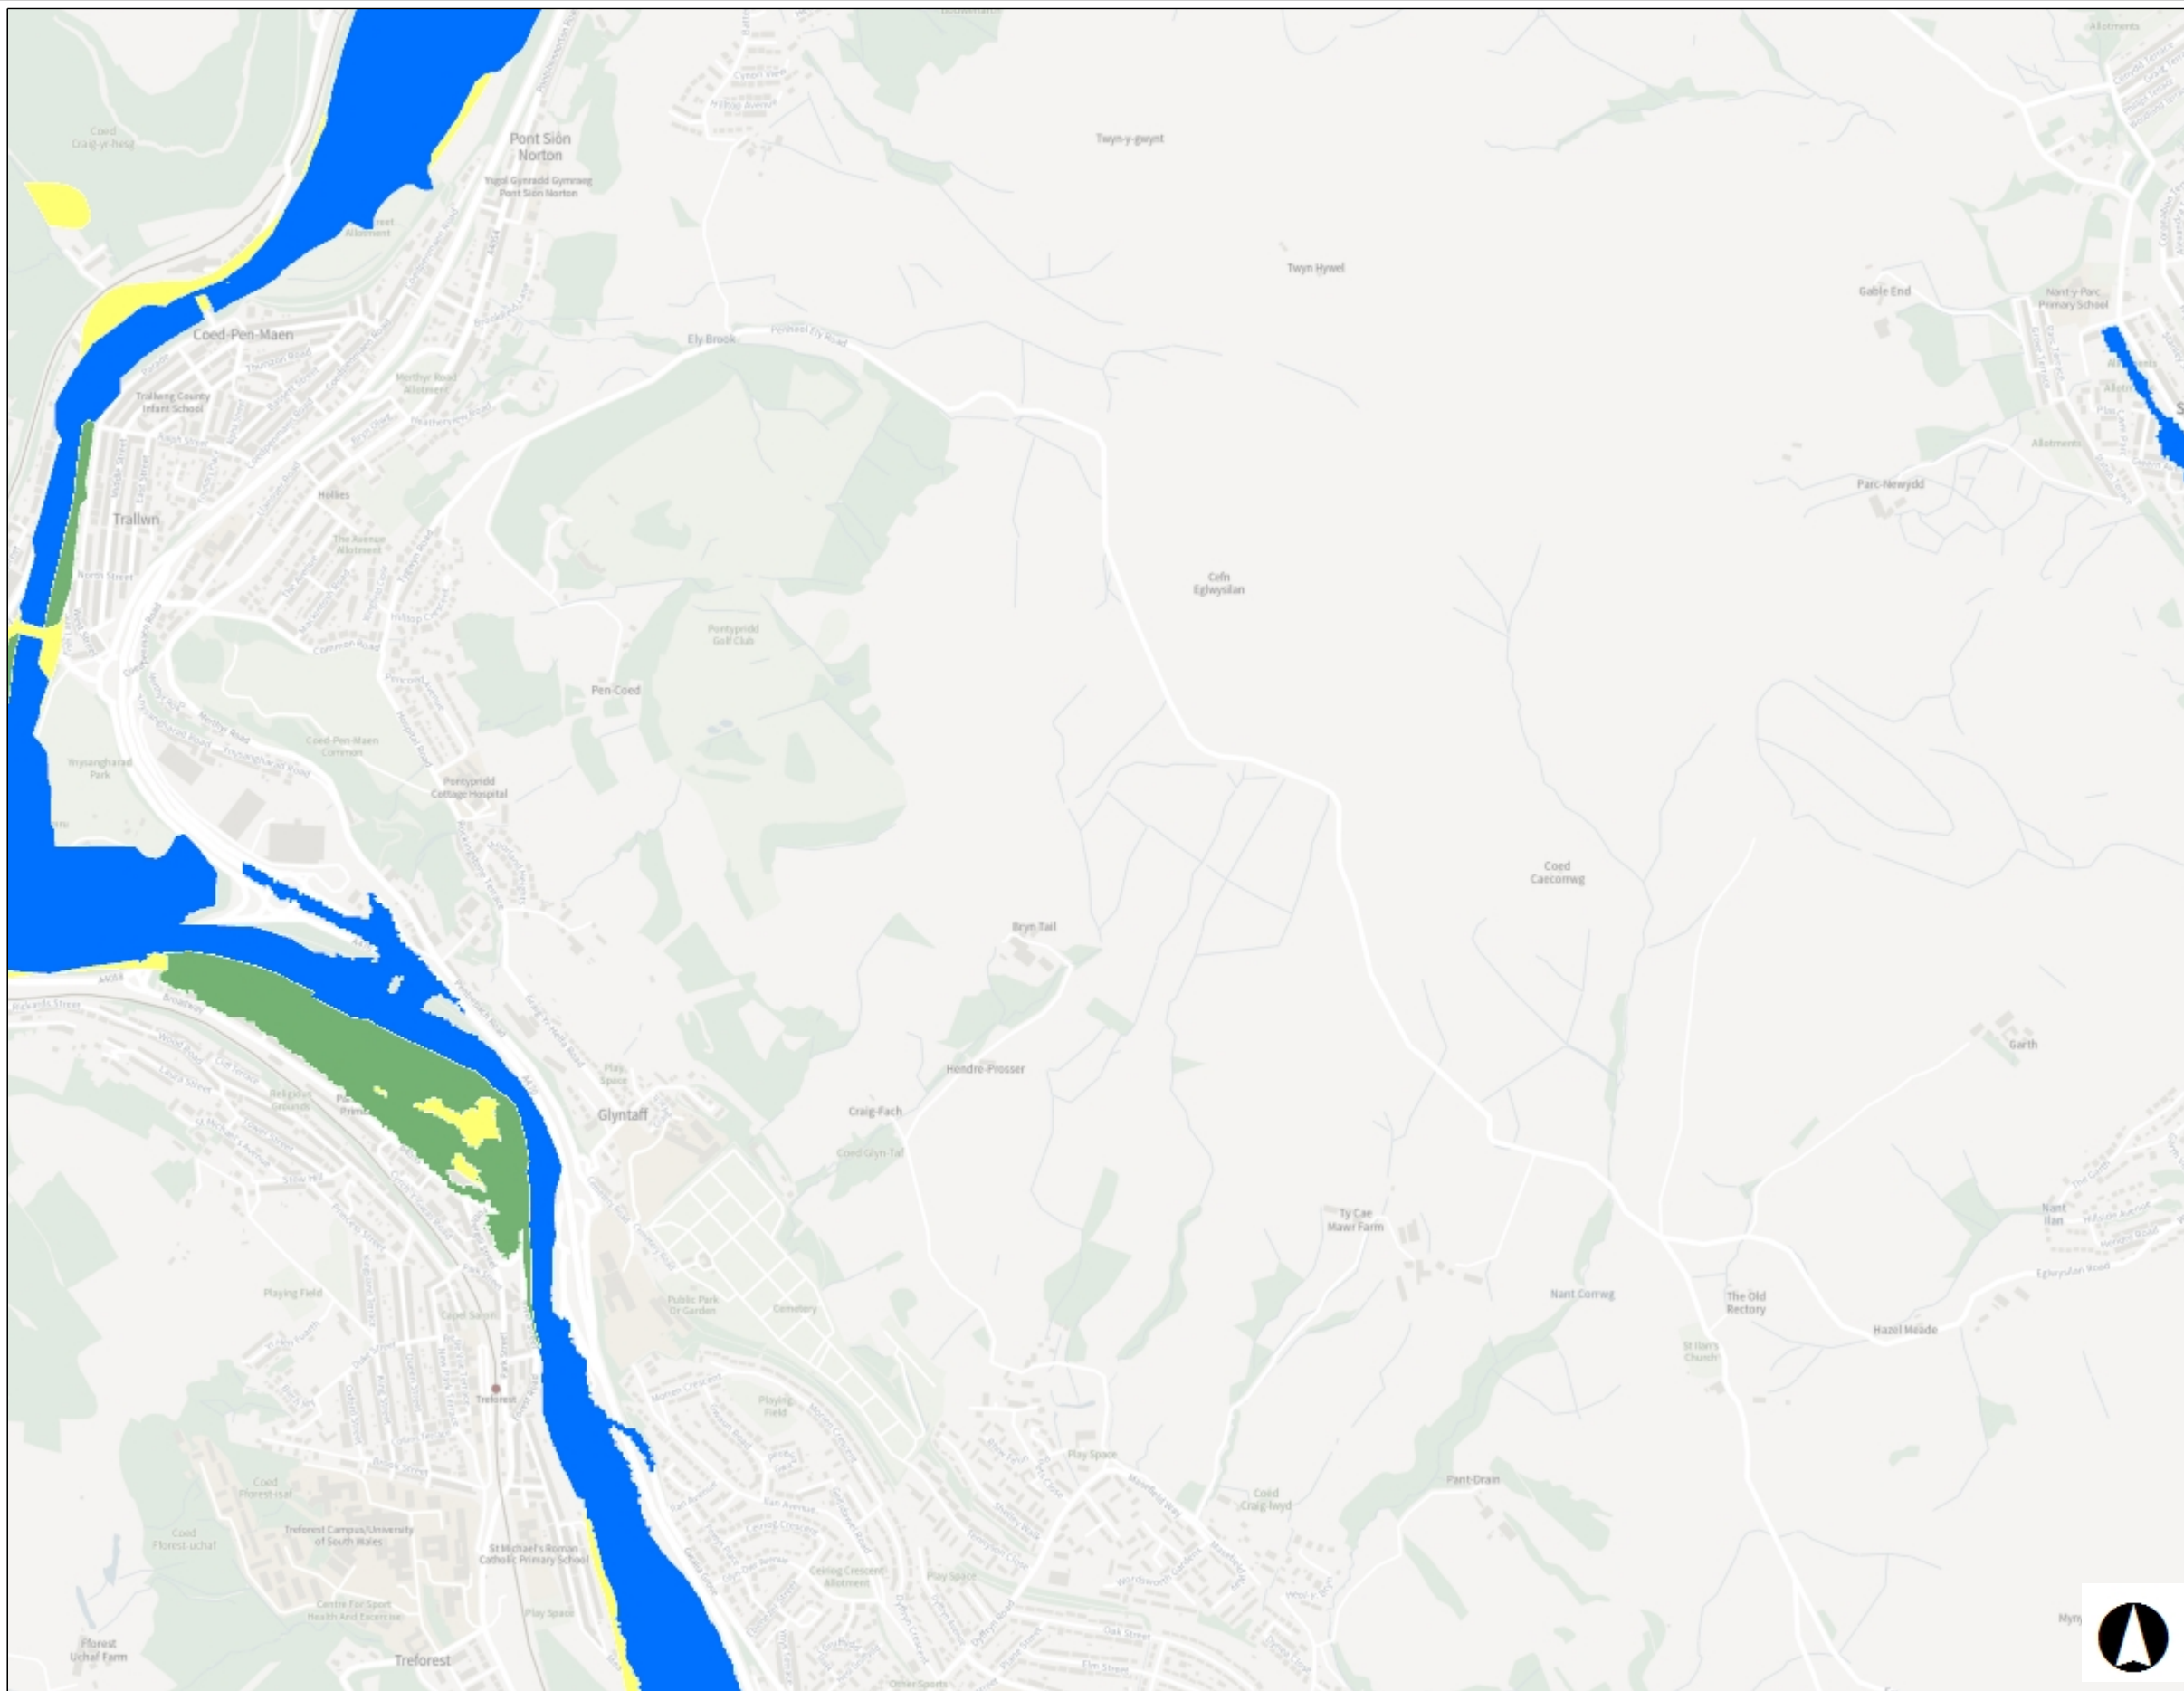

**Glyn-Taf Solar Farm**

**Allwedd / Map Key**

- Zone C1
- Zone C2
- Zone B
- Zone A

**Graddfa / Scale at A3** 1: 13,228

**Dyddiad / Date**  
11/02/2025

© NRW/CNC. Some information derived from © UK Centre for Ecology & Hydrology © UKCEH, the Environment Agency © EA and Getmapping Plc and Bluesky International Limited, Defra, © Met Office and DARD Rivers Agency, © Cranfield University, © James Hutton Institute, © Ordnance Survey, © Land & Property Services. All rights reserved. © NRW/CNC. Cafwyd rhywfaint o wybodaeth o © Canolfan Ecoleg a Hydroleg y DU © UKCEH, the Environment Agency © EA a Getmapping Plc a Bluesky International Limited, Defra, © Y Swyddfa Dywydd ac Asiantaeth Afonydd DARD, © Prifysgol Cranfield, © Sefydliad James Hutton, © Yr Arolwg Ordnans, © Gwasanaethau Tir ac Eiddo. Cedwir pob hawl.