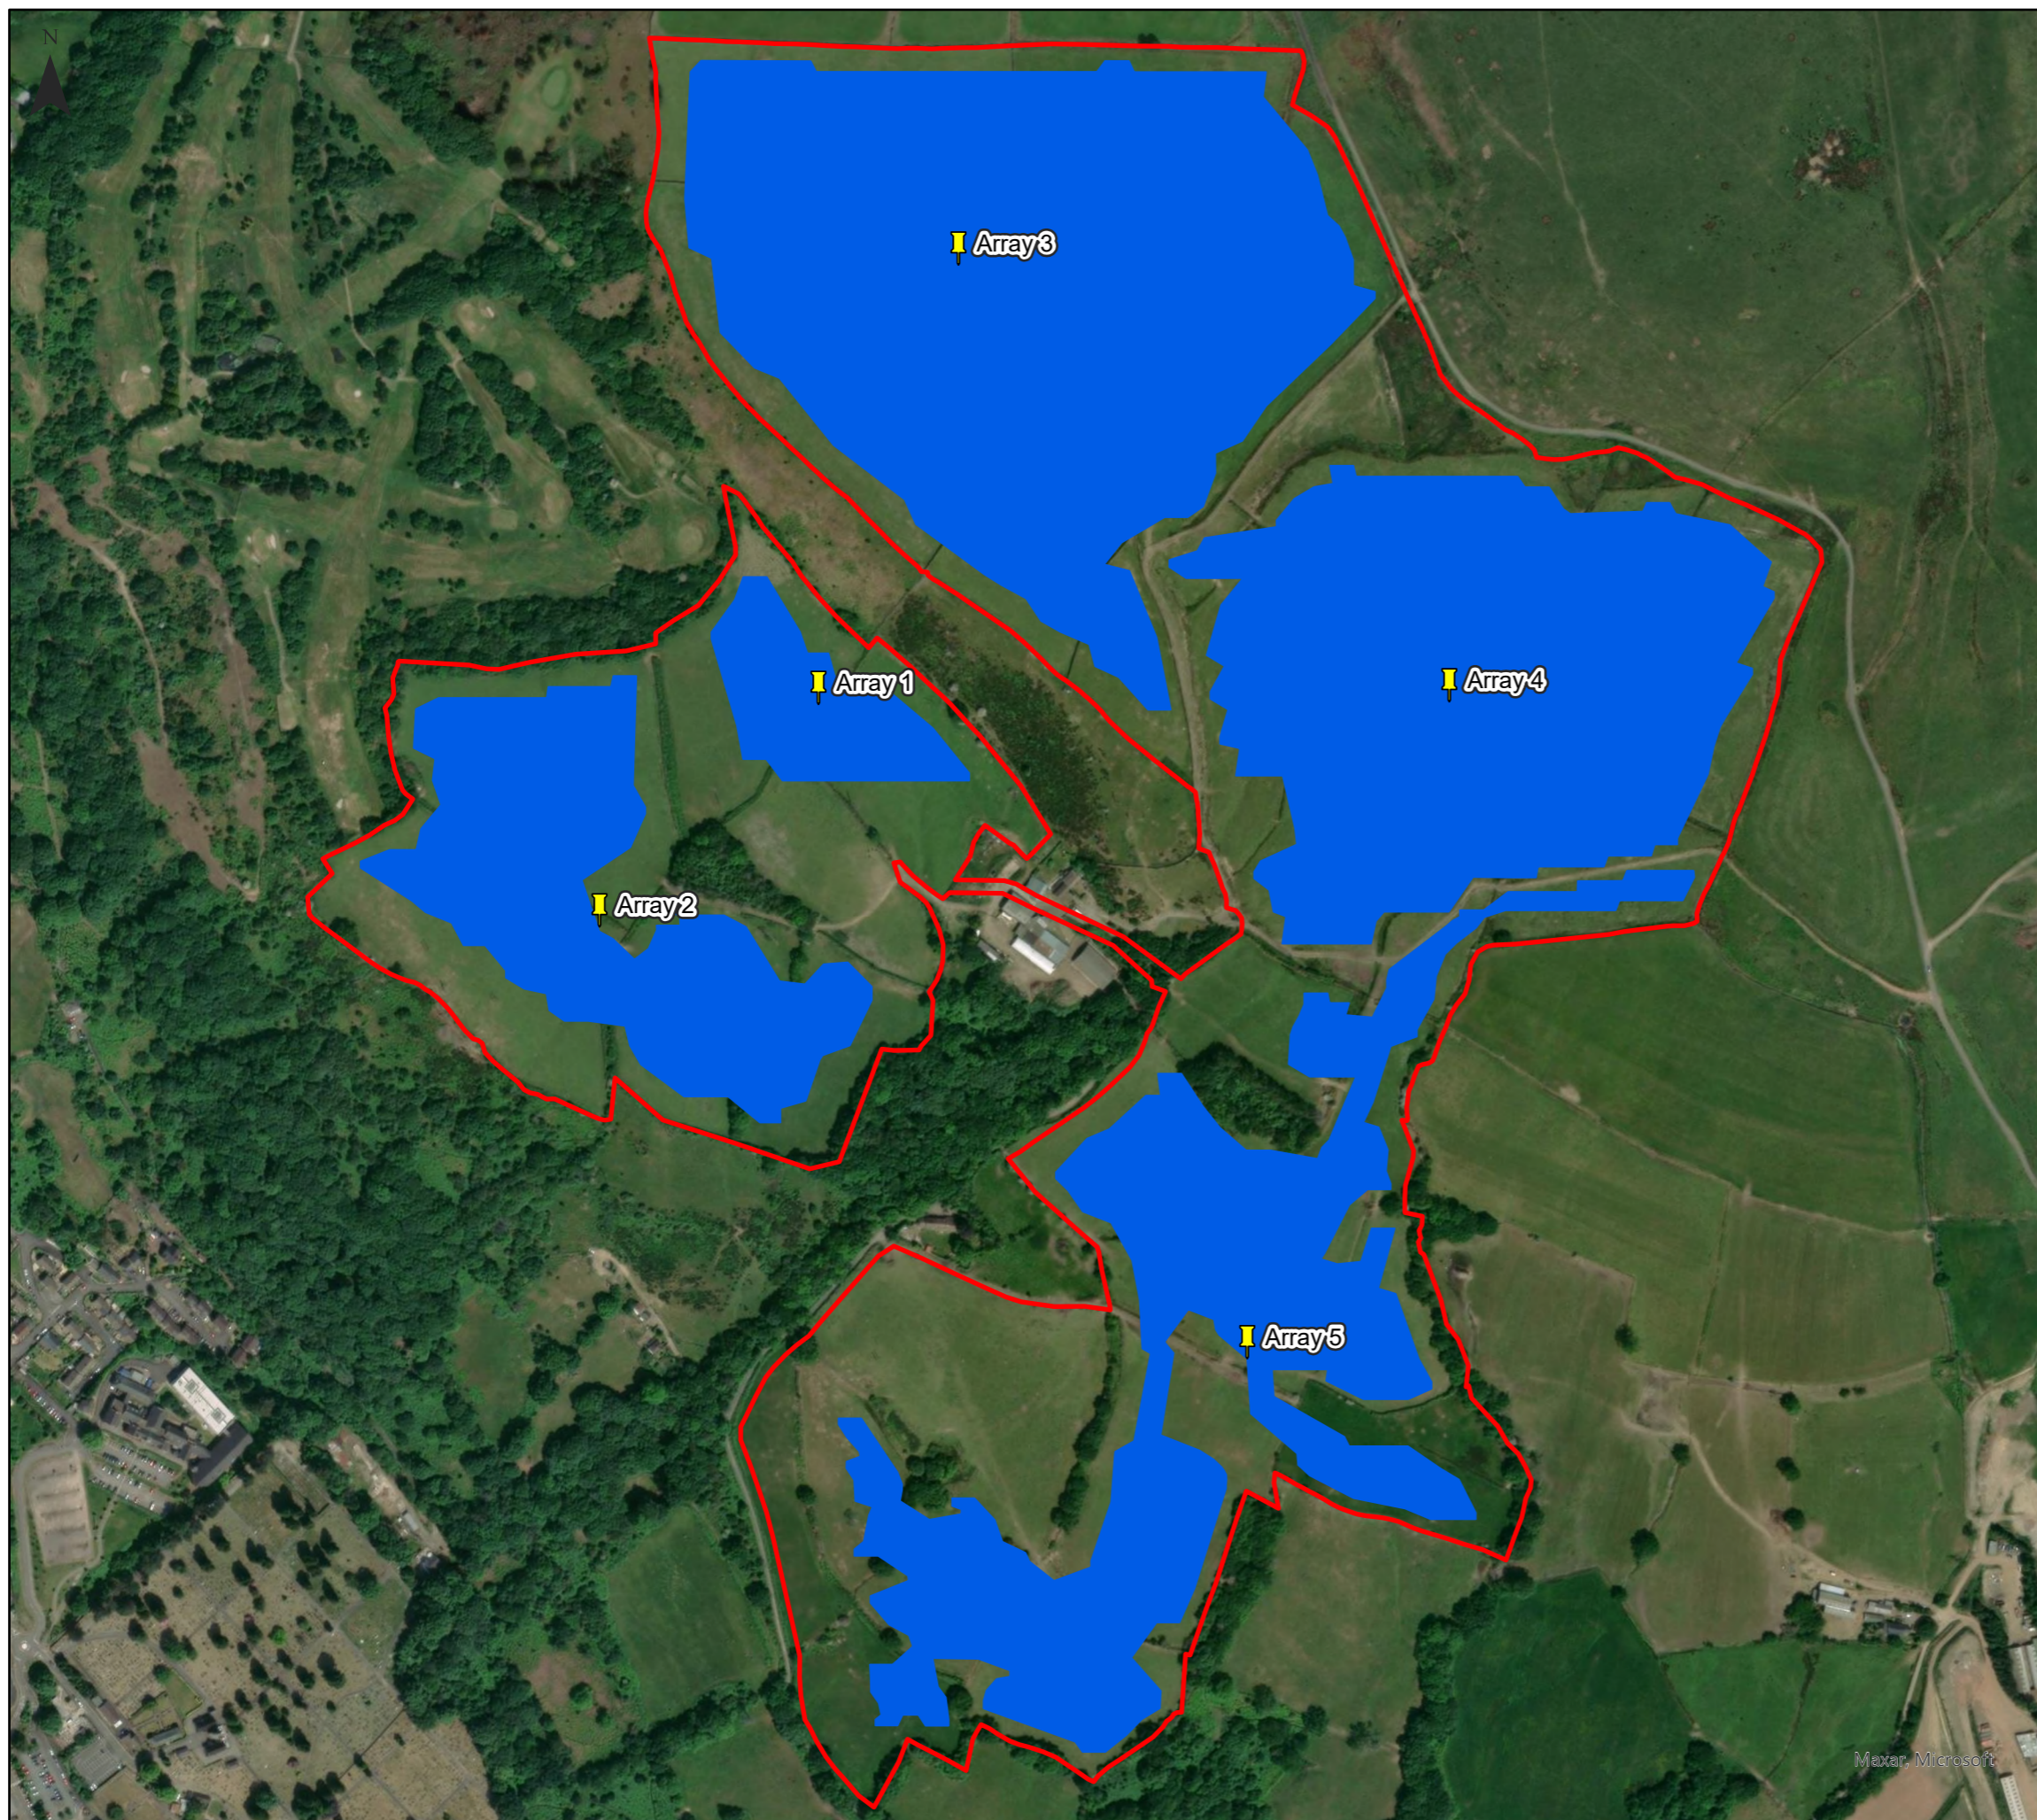

Glyntaff Solar Farm Panel Area Labels Figure 7.5

Key

- Development Boundary
- 📌 Panel Label
- Panel Area

Neo Office Address:
Wright Business Centre, 1 Lonmay Road, Glasgow, G33 4EL

0 0.13 0.25 0.5 Kilometers

Date: 17/02/2025
 Drawn By: David Thomson
 Scale (A3): 1:5,000
 Drawing No: NEO01437/0451/A